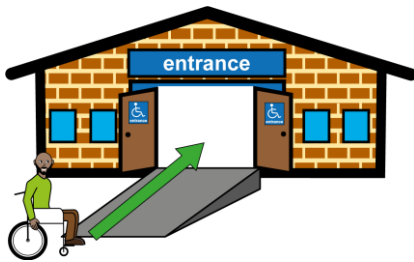

How to Join

Join us!

We are open from 9.30 in the morning.

Monday to Friday.

In school terms.

Until 2.30 in the afternoon.

In the school ground of St Peter's School in Merrow.

We welcome carers.